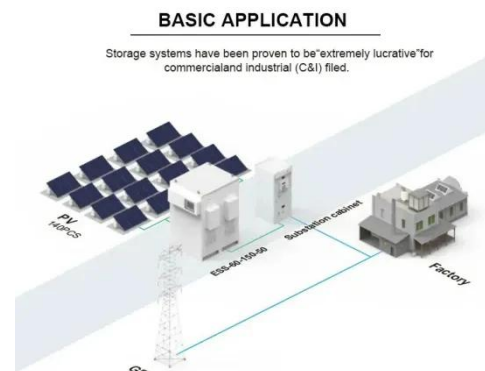

Structural drawings of photovoltaic panel installation

A solar structural engineering report typically includes a detailed analysis of the existing structure, an assessment of the proposed solar panel system, and the impact of the