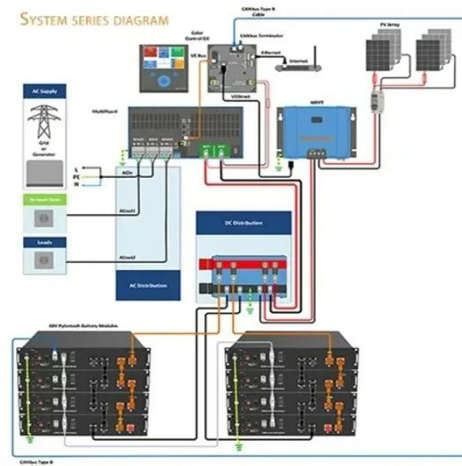

Types of Common Outdoor Power Supplies: A Comprehensive Guide

Outdoor power supplies are essential for activities ranging from camping adventures to industrial projects. Whether you're powering tools at a remote job site or keeping devices charged during a ...

5 Outdoor Power Supply Comparison: Finding the Best Energy ...

This 5 outdoor power supply comparison breaks down critical factors like capacity, portability, and durability to help campers, RV owners, and outdoor professionals make informed decisions.

How to Choose the Right Outdoor Power Supply

Find out how to select the ideal outdoor power supply for camping, work, emergencies, and more with this easy-to-follow expert guide.

TAX FREE

Product Model
HJ-ESS-215A(100KW/215KWh)
HJ-ESS-115A(50KW 115KWh)

Dimensions
1600*1280*2200mm
1600*1200*2000mm

Rated Battery Capacity
215KWH/115KWH

Battery Cooling Method
Air Cooled/Liquid Cooled

ENERGY STORAGE SYSTEM

What Outdoor Power Supply Is Better to Use: A