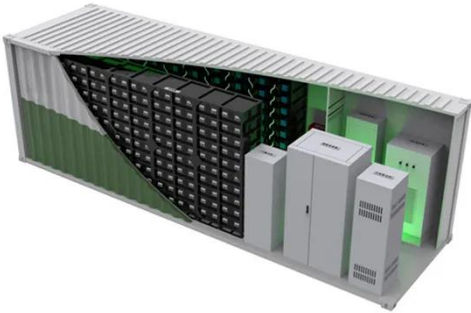

quality to environmental monitoring so that you can make an ...