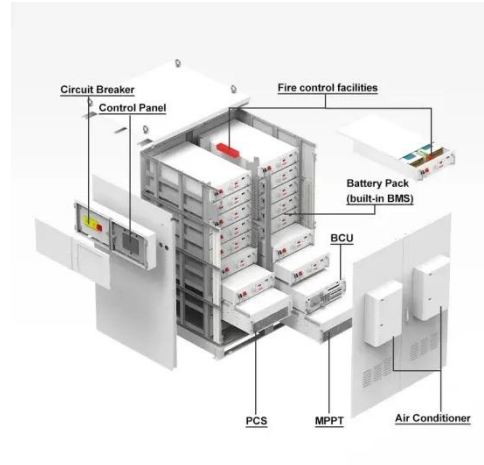

scalability, energy efficiency, and reliability to optimize your IT setup.

Contact Us

For catalog requests, pricing, or partnerships, please visit:
<https://www.peregrine-energy.co.za>