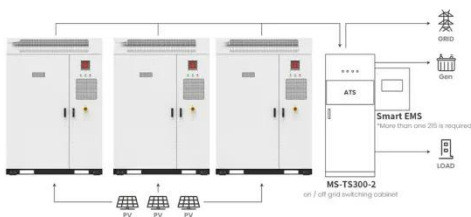

Application scenarios of energy storage battery products

Companion Rover Lithium 40Ah Power Station

Buy the Companion Rover Lithium 40Ah Power Station online at the Lowest Price Everyday with Fast Free Delivery on orders over $69* and Same Day Dispatch from Snowys.

Contact Us