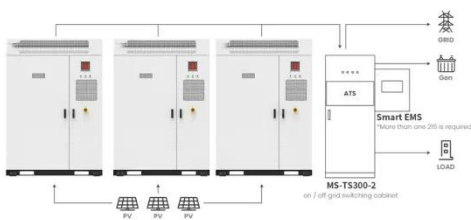

Application scenarios of energy storage battery products

Solar Color Steel Roof Mountings System Tips and Tricks

Solar Color Steel Roof Mountings Systems offer an excellent way to maximize energy efficiency and reduce your carbon footprint. In this article, we'll provide you with some valuable tips and tricks to help ...

How to put solar energy on the roof of color steel house