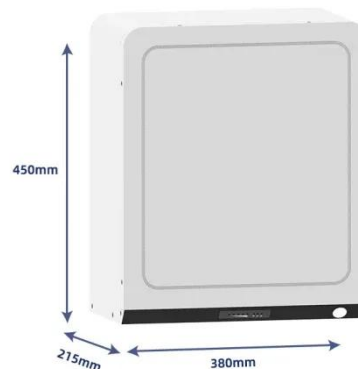

City of St. Louis Extends Code Blue Through Tuesday Morning

City of St. Louis Extends Code Blue Through Tuesday Morning December 9
The City and its partners currently have 285 emergency beds in the city, with a surge capacity of up to 345, in ...