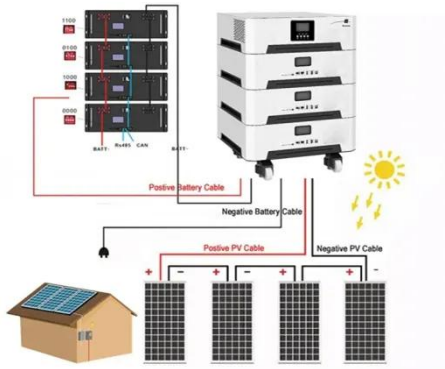

neat because it mixes renewable energy sources with traditional power systems, making everything more ...

MEC4D HDR1 Antique China Super-Megapack

Details Super-Megapack with 8 HDRIs with Unique Ancient China pavilions and Garden The sharpest HDR1 Environment maps you ever came across!