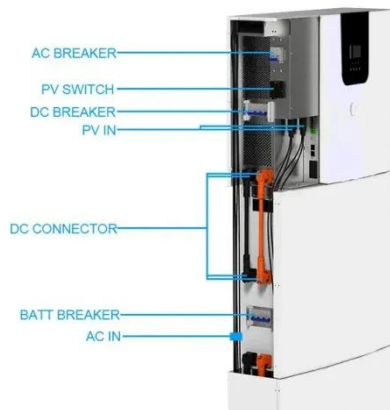

entertainment with Chaturbate--one of the leading adult cam sites offering free public shows, private sessions, and interactive experiences.

Cabinet Energy Storage System , VREMT

Discover our high-efficiency, modular battery systems with zero capacity loss and rapid multi-cabinet response. Ideal for industrial, commercial, and emergency applications, our solutions offer remote ...

CHATURBATE Free Live Sex Cams & Adult Webcams

Unleash your imagination and satisfy your most secret desires or fetishes with the adult cam and chat sessions offered by Chaturbate webcams with nudity, masturbation and sex of all kinds.

CHILEAN ENERGY STORAGE CONTAINER DESIGN , EQACC SOLAR