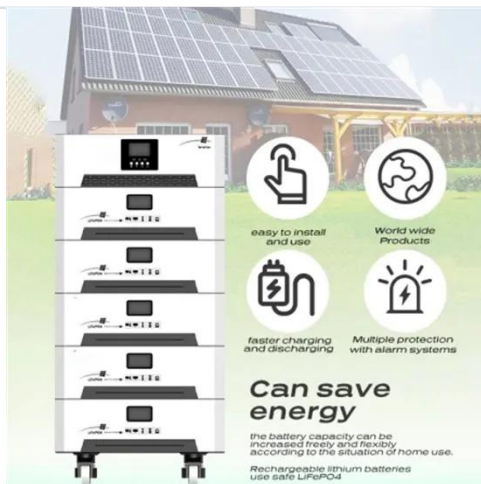

CamMuse - Chaturbate Erotic Live Streams

Discover Chaturbate live cams, playful chat, and real-time flirtation. Explore