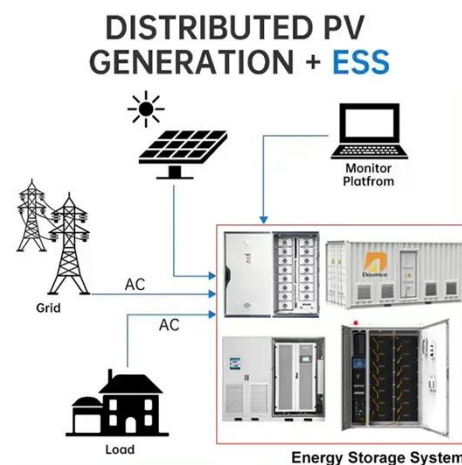

Energy Storage Equipment, Energy storage solutions, Lithium ...

Huijue Group's energy storage solutions (30 kWh to 30 MWh) cover cost management, backup power, and microgrids. To cope with the problem of no or difficult grid access for base ...