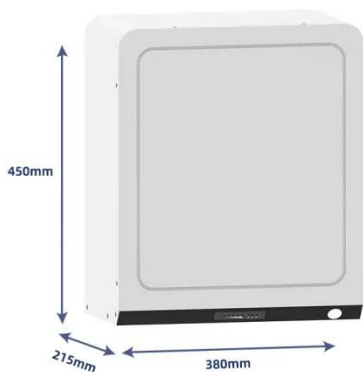

Optimization of 5G communication base station cabinet based ...

Abstract: This paper explores the effects of phase change temperature (16--30 ?), the installation location of phase change materials (PCMs), and phase change ventilation on the energy ...