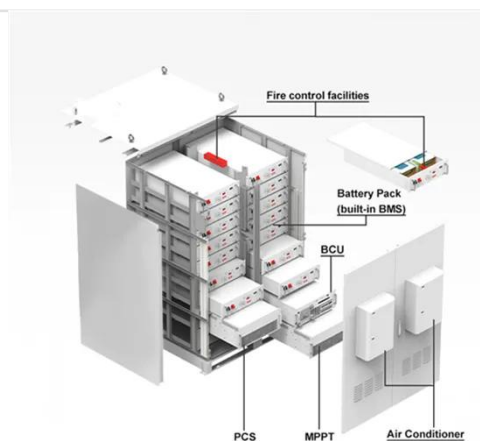

Check network status

Let's check if there are any issues in your area. Where is the issue happening? Is this page helpful?

Are Cell Towers Dangerous to Live Near?

Understand the actual risk of living near