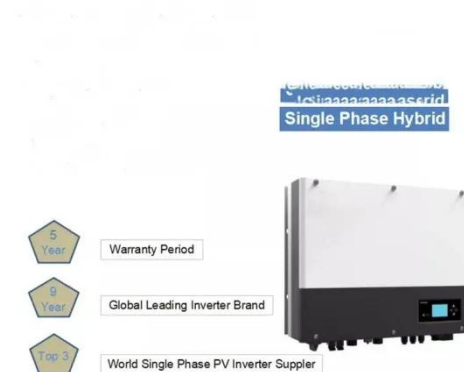

Samlex Base Station Radio Cabinets

Featuring housing for Motorola, Kenwood, Vertex, ICOM, Harris, and others, these cabinets are sized to accept your choice of radio and Samlex America power supply. With easy radio and power supply ...