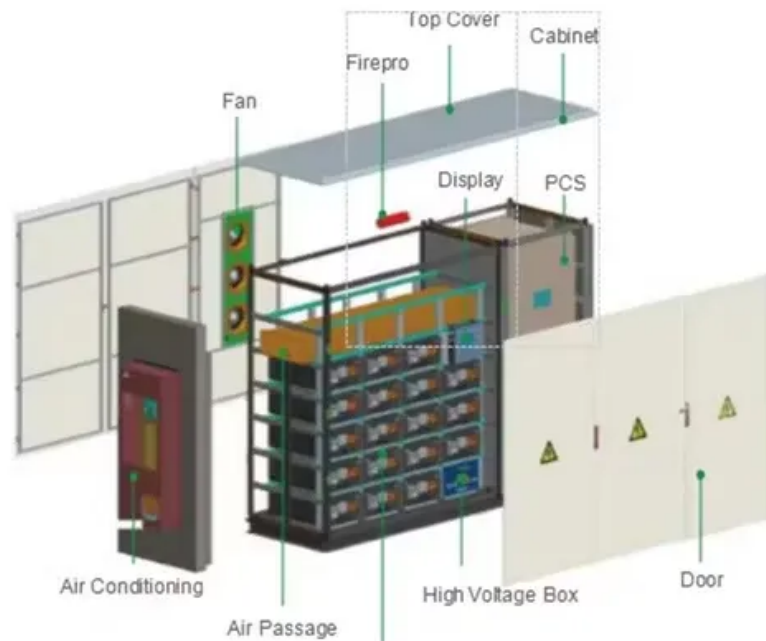

PEES Power Systems

Bulk procurement of photovoltaic integrated energy storage cabinet dc power for rural use