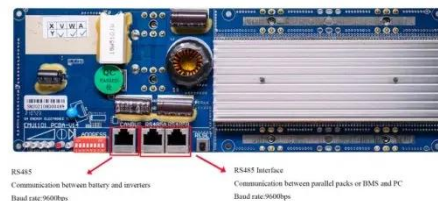

Plan your trip , Visit Brussels

Whether you want to admire Brussels' historic monuments, discover its museums or try the local gastronomy, there is always something to see or do in the capital of Europe!