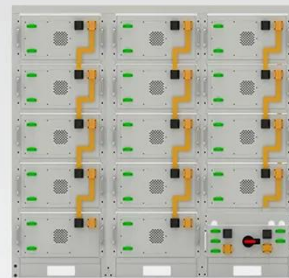

Locals , Visit Brussels

From encounters with local shopkeepers to cultural walks and creative collaborations: dive into the beating heart of a neighborhood where Europe and Brussels creativity come together. An initiative by ...

Battery String-S224

- 1C Charge/Discharge
- Easy configuration and maintenance
- Power supply can be single battery string or parallel battery strings