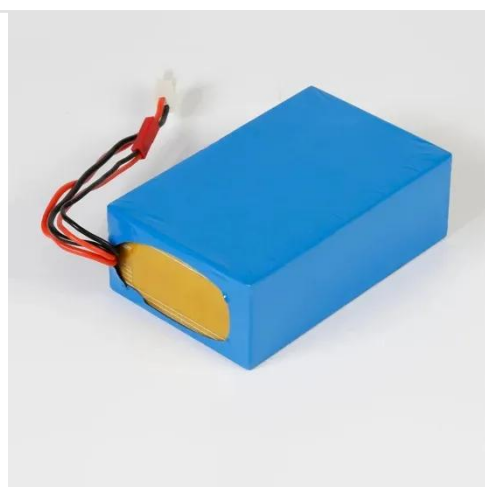

PEES Power Systems

Brazil Modular Battery Cabinet 1200mm Deep

Brazil Modular Battery Cabinet 1200mm Deep

SOUTHWEST+MODULAR+BATTERY+CABINET,+1200MM+DEEP

...

SOUTHWEST+MODULAR+BATTERY+CABINET,+1200MM+DEEP, request quote,price and delivery information, for this item, Sierra Ic Inc

Energy Storage Cabinet in Brazil: Solving Grid Instability with ...

Enter the energy storage cabinet --the unsung hero bridging Brazil's solar potential and grid reality. These modular systems have evolved far beyond simple battery boxes.