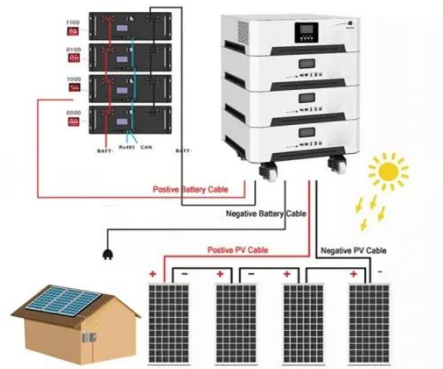

Energy Storage Cabinet in Brazil: Solving Grid Instability with ...

Enter the energy storage cabinet --the unsung hero bridging Brazil's solar potential and grid reality. These modular systems have evolved far beyond simple battery boxes.

The SRB2 Battery Cabinet is an outdoor-rated enclosure that can hold up to 2x SR5K-UL battery modules for a total energy capacity of 10 kWh. The cabinet is outdoor-rated with automatic, ...

BATTERY CABINET FOR SOLAR SYSTEM BRAZIL

Battery Cabinet, Battery Storage Cabinet, Battery Bank Rack

Engineered for use with most type of battery terminal models, these cabinets

12V 10AH

can fit a wide variety of applications. This solution is completely customizable and flexible to support your application

...

VRLA battery cabinets

- Designed according to the specific UPS model for easy connections, correct recharge current and appropriate discharge rating to optimize battery life.
- Modular hot-swap battery cabinets with string ...