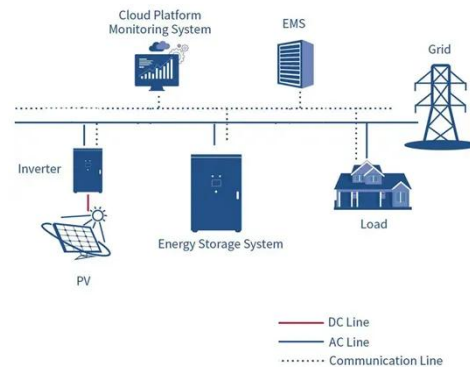

Weatherproof Outdoor Electrical Enclosures , Durable Outdoor ...

Discover AZE Telecom's weatherproof outdoor electrical enclosures and durable outdoor cabinets. Protect your electrical and telecom equipment from harsh environments with our IP-rated, ...

Outdoor Enclosures , NEMA-Rated Telecom Cabinets , IP55, IP65