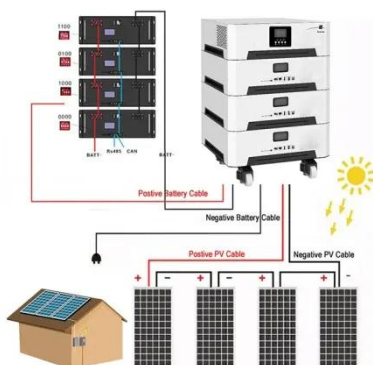

ROYU Mini Circuit Breaker 15A

Choose ROYU. Protect your place with the ROYU Mini Circuit Breaker 15A. Instantly detects electrical faults and shuts off power to prevent fires and damage. Essential for ensuring safe, reliable electrical ...