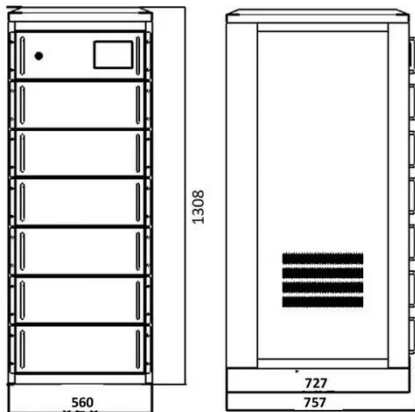

Best royu circuit breaker for sale manufacturer