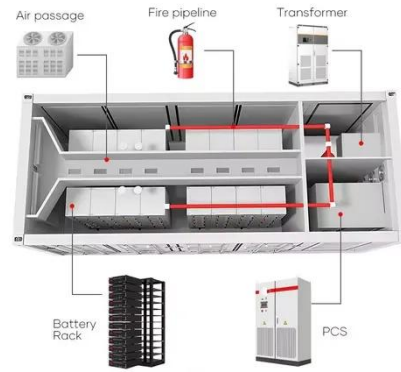

ideal enclosure solution to build the whole base station inside.

Contact Us

For catalog requests, pricing, or partnerships, please visit:
<https://www.peregrine-energy.co.za>