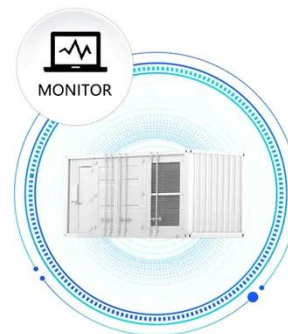

Integrated Solar & Battery Cabinet for Remote Telecom Systems

Designed for remote locations, it integrates solar controllers, inverters, and lithium battery packs to ensure stable and continuous power for telecom equipment, surveillance systems, and off-grid ...

SUPPORT REAL-TIME ONLINE
MONITORING OF SYSTEM STATUS