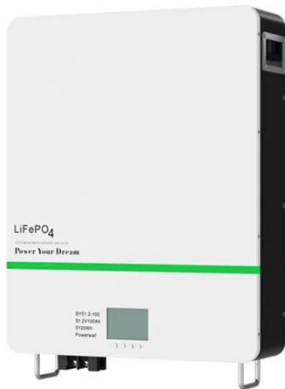

PEES Power Systems

Australian telecommunications power cabinet 1000mm deep

Australian telecommunications power cabinet 1000mm deep

4Cabling 27RU 800mm Wide x 1000mm Deep Server Rack with Bi ...

The new bi-fold door design is created to get maximum flexibility with minimum spacial footprint without sacrificing security. All doors are lockable for added security. This premium data/network cabinet ...

Wideband 42RU 800mm Wide x 1000mm Deep Fully Assembled Free Standing Server Rack Data Cabinet On Sale

1000MM Deep , Electrocraft

Each cabinet utilises a ventilated front door border and the material used is high grade SPCC cold rolled steel. Each cabinet comprises of a welded steel frame and has adjustable front and rear 19" profiles.