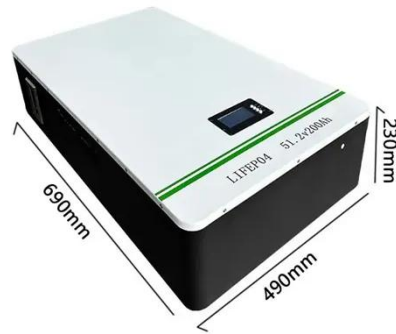

Cube ...

Designed to house a variety of communications equipment, CUBE customers take advantage of our engineering and factory integration for complete turn-key solutions. The CUBE product line ...

Contact Us

For catalog requests, pricing, or partnerships, please visit:
<https://www.peregrine-energy.co.za>