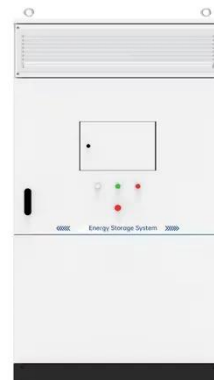

SOFAR CBS8000 - Smart Battery Cabinet 64 to 96 kWh , High ...

Available in 64 kWh, 80 kWh, and 96 kWh versions, this system combines performance, safety, and easy installation for your photovoltaic and energy management projects.