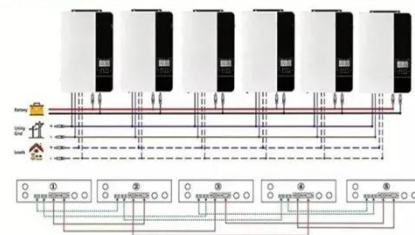

72V Dc To Ac Inverter

Discover the power of conversion with our high-efficiency 72V DC to AC inverter. Designed to transform direct current (DC) from renewable sources like solar panels into usable alternating current (AC), our inverter is a ...

Parallel (Parallel operation up to 6 Unit (only with battery connected))