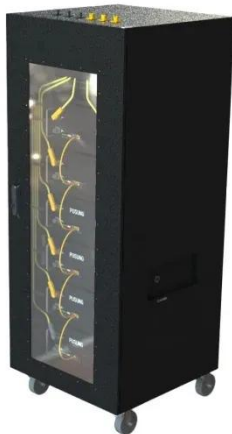

with custom rectifier module solutions for efficient, scalable, and reliable performance.

Aevstel: ODM solution for telecom & BESS cabinet, IDC and FTTH Rack.

From 5G base-station power & equipment cabinets to data center racks, cable management and turnkey server-room builds, we deliver complete infrastructure solutions for telecom and public-sector projects.

Account , T-Mobile Support

From orders and upgrades, to plans and payments; find everything you need to know to manage your T-Mobile account.