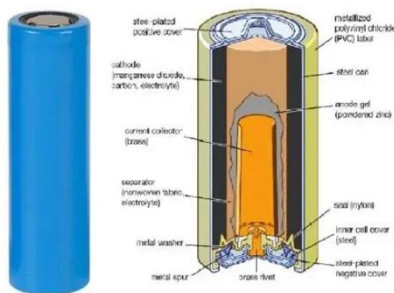

30kVA 40/50/60kWh Storage Cabinet BESS

The 30kVA 40/50/60kWh Storage Cabinet BESS is a fully integrated, pre-configured energy storage system designed for industrial and commercial applications.

Deye Ess Ge-F60 60kwh All in One Hybrid Lithium Outdoor Cabinet ...