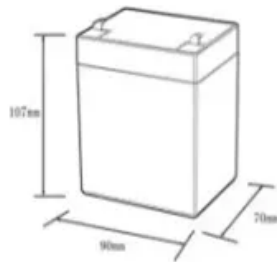

PEES Power Systems

5G Base Station Battery Cabinet Low Temperature Type Promotion

12.8V6Ah

Nominal voltage (V):12.8
Nominal capacity (ah):6
Rated energy (WH):76.8
Maximum charging voltage (V):14.6
Maximum charging current (a):6
Floating charge voltage (V):13.6~13.8
Maximum continuous discharge current (a):10
Maximum peak discharge current @10 seconds (a):20
Maximum load power (W):100
Discharge cut-off voltage (V):10.8
Charging temperature (°C):0~+50
Discharge temperature (°C): -20~+60
Working humidity: <95% R.H (non condensing)
Number of cycles (25 °C, 0.5c, 100%doD): >2000
Cell combination mode: 32700-4s1p
Terminal specification: T2 (6.3mm)
Protection grade: IP65
Overall dimension (mm):90*70*107mm
Reference weight (kg):0.7
Certification: un38.3/msds