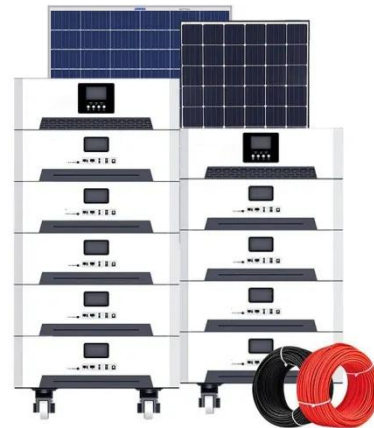

Dimensions of a 550 Watt Solar Panel?

Understanding the dimensions of a 550 watt solar panel is vital for planning your solar installation. These panels are designed to maximize energy output while fitting within standard roof sizes. Knowing the ...

Solar Panel Size Guide , Best Panel Size for Your Roof

Learn how to choose the ideal solar panel size for your home. Get expert tips, standard dimensions, and a size chart to simplify your solar decisions.

Contact Us

For catalog requests, pricing, or partnerships, please visit:
<https://www.peregrine-energy.co.za>