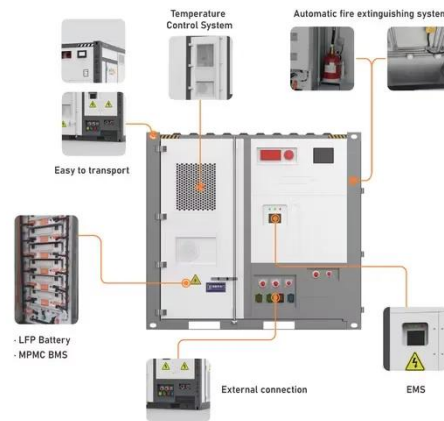

In this case, the ESS performs the functions of increasing and expanding peak power, backup power functions and smoothing consumption peaks. ESS helps to ensure safe, stable, efficient operation of ...

Contact Us

For catalog requests, pricing, or partnerships, please visit:
<https://www.peregrine-energy.co.za>