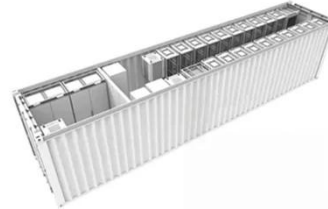

commercial applications. Utilizing Tier 1 LFP battery cells, each commercial BESS is designed for a install ...