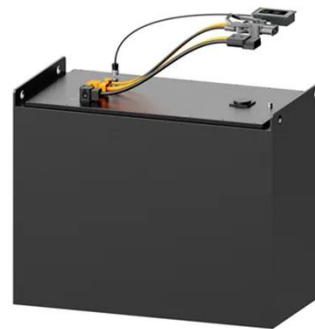

## Cabinet & floor standing PDU solutions

This image illustrates the electrical infrastructure of a data center, showcasing how power flows through various components to ensure continuous and reliable operation.

## APC Symmetra PX 250/500kW IO Frame

Symmetra PX250/500kW input/output frame with a right-mounted maintenance bypass and distribution unit that can accommodate a 250kW or 500kW static switch.

---