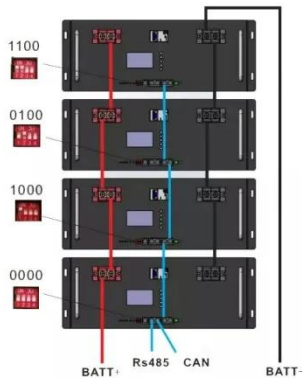

30KW 40KWh Outdoor Cabinet Lithium Battery

The 40KWh LiFePO4 small energy storage cabinet, single cell 100AH, 1 parallel 128S, 409.6V 100AH, system consists of 8 8S1P modules, 1 high-voltage control box and a double-door battery cabinet.