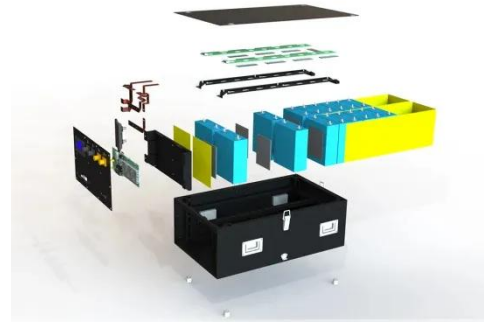

SOFAR PAC-750K-H1 400V Junction Cabinet Instructions

Discover detailed specifications and installation guidelines for the PAC-750K-H1 400V Junction Cabinet, including input requirements, operating conditions, and maintenance tips.

Vertiv(TM) NetSure(TM)

The Vertiv™ NetSure™ HVT solution includes all of the components required for your 400V HVDC power site including a rectifier cabinet, DC distribution cabinet, optional AC distribution cabinet, PDU ...

Eaton 93PM Integrated Battery Cabinet-Large and Large High

...

This manual contains important instructions that should be followed during installation and maintenance of the UPS and batteries. Read all instructions before operating the equipment and save this manual ...