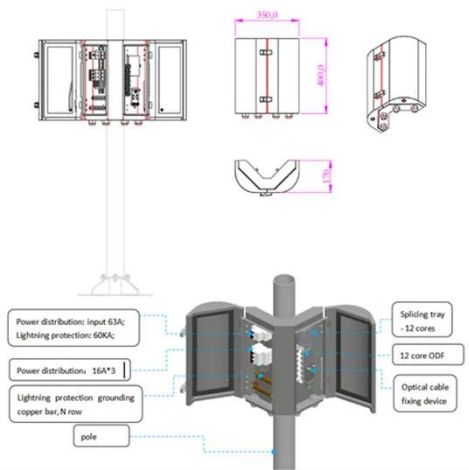

SOFAR PAC-750K-H1 400V Junction Cabinet Instructions

Discover detailed specifications and installation guidelines for the PAC-750K-H1 400V Junction Cabinet, including input requirements, operating conditions, and maintenance tips.

Vertiv(TM) NetSure(TM)

The Vertiv™ NetSure™ HVT solution includes all of the components required for your 400V HVDC power site including a rectifier cabinet, DC distribution cabinet, optional AC distribution cabinet, PDU ...

Eaton 93PM Integrated Battery Cabinet-Large and Large High

...

This manual contains important instructions that should be followed during installation and maintenance of the UPS and batteries. Read all instructions before operating the equipment and save this manual ...