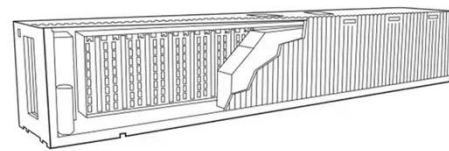

Sunpal Lithium Battery Container Storage Bess 350kW 500kWh ...

We have the ability to provide customized design and supporting capabilities for various solar systems, such as commercial and home off-grid solar systems, hybrid solar systems, grid-connected solar ...

Modular Energy Storage