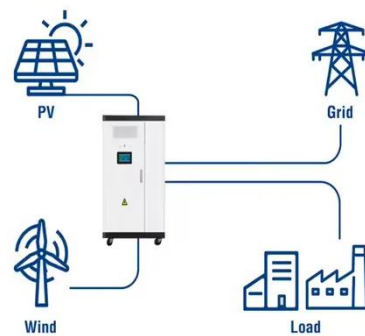

Utility-Scale ESS solutions

Contact Us

For catalog requests, pricing, or partnerships, please visit:
<https://www.peregrine-energy.co.za>