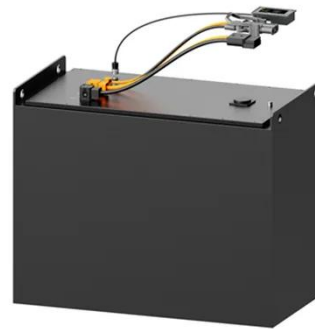

AlphaESS STORION-T30 Outdoor Battery Cabinet, Battery and Energy Storage

AlphaESS is able to provide outdoor battery cabinet solutions that are stable and flexible for the requirements of all our customer's battery and energy storage demands.