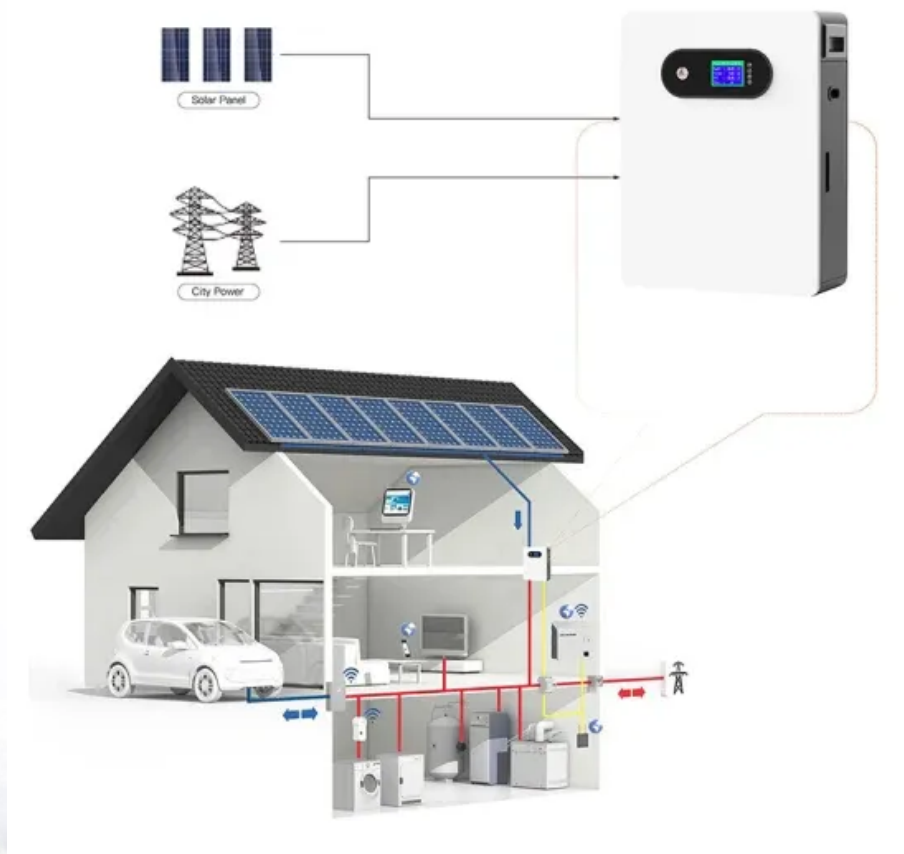

## PEES Power Systems

# 30kW Power Storage Cabinet for Communication Equipment Room

## Cabinet

The outdoor energy storage cabinet, with the standard configuration of 30 kW/90 kWh, is composed of a battery cabinet and an electrical cabinet. It can apply to demand regulation ...

## Base Station Energy Cabinet

The Base Station Energy Cabinet is a fully enclosed, weather-resistant telecom energy cabinet designed to provide reliable power distribution and battery backup for outdoor communication networks.