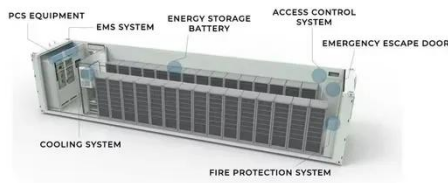

What Can a 300 watt Solar Panel Run?

In conclusion, a 300 watt solar panel can run a variety of appliances and devices, but the exact combination depends on factors such as solar panel efficiency, geographic location, and ...