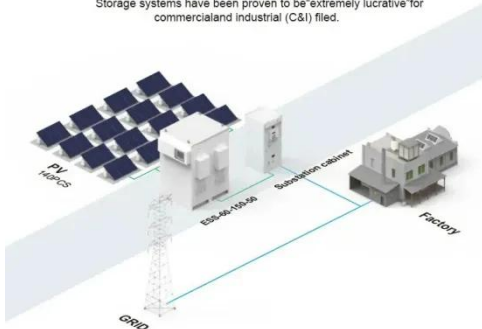

3 string battery cabinet production line

BASIC APPLICATION