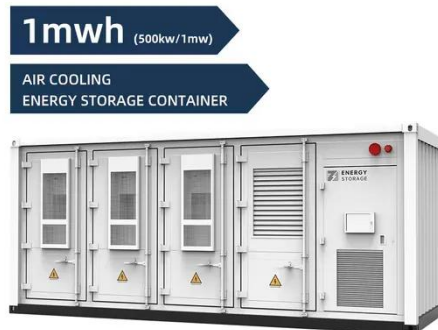

200W Solar Street Light, 200 Watts Solar LED Street Light

Anern 200W solar street light is a high-performance solar light system perfect for larger roads, urban pathways, and highway lighting. At its core is a powerful LED module powered at 200 W with ...