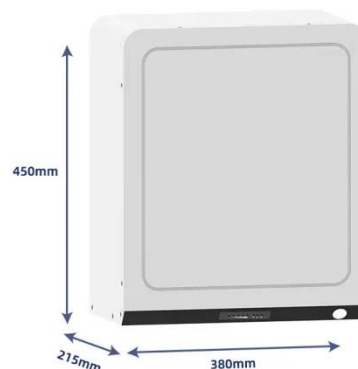

Inverter 12v To 220v

Car Power Inverter 12V to 110V 220V , 1500W DC to AC Converter with 2 Outlets & 4 USB Ports , Fast Charging , Multi-Protection , 80cm Cord , For Laptops & Electronics