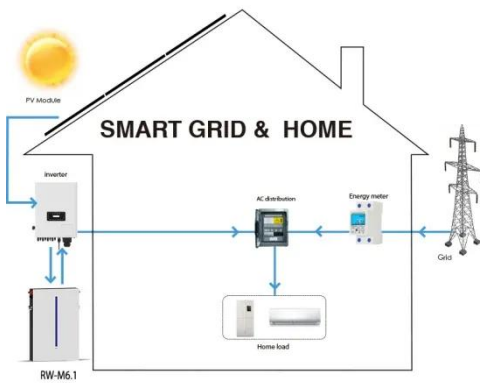

many batteries are configured, they can be deployed outside the smart module. If the ...

SCU Lithium-Ion Battery UPS in Indonesian Data Center

Recently, SCU, as a reliable lithium-ion UPS data center solution provider, provided a lithium-ion battery UPS data center solution for a data center in Indonesia. The solution was adopted ...

1075KWHH ESS

Make Any Room A Data Center with Huawei's FusionModule2000

Matrix NAP Info chose Huawei's FusionModule2000 smart modular data center solution. This solution not only achieves lower carbon emissions and higher reliability but also enables smarter operation.

Contact Us