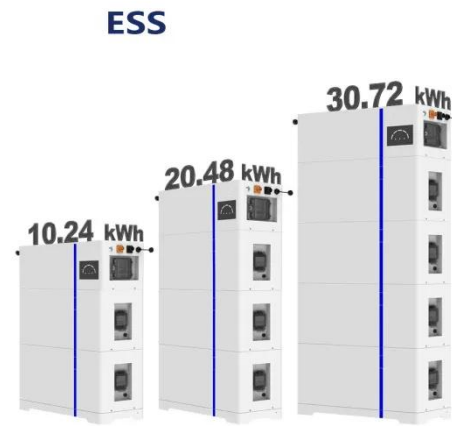

Wave

The Leaptrend Sirius series 3000W 12V Pure Sine Wave Inverter is perfect for most off-grid systems, whether for a van, RVs, trucks, boats, yachts, coffee van inverter or any remote location needing power.

Contact Us

For catalog requests, pricing, or partnerships, please visit:
<https://www.peregrine-energy.co.za>