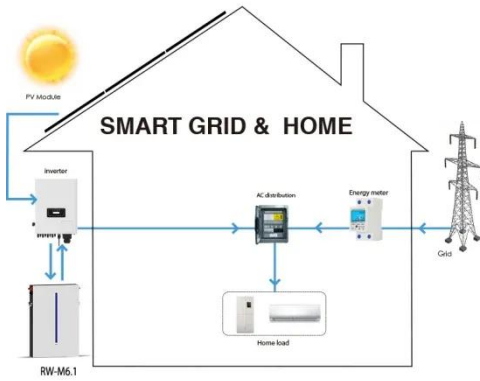

260wp solar panel size

SolarWorld Sunmodule solar panel 260 watt mono black data sheet

SolarWorld only delivers modules that have greater than or equal to the nameplate rated power. SolarWorld guarantees a maximum performance degradation of 0.7% p.a. in the course of 25 years, a ...

260W Solar Panels: Everything You Need to Know

What is a 260W Solar Panel? A 260W solar panel is a photovoltaic (PV) panel that generates 260 watts of power. It is made up of multiple solar cells that convert sunlight into electricity.