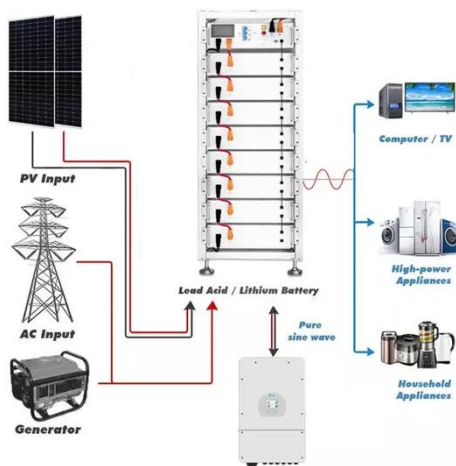

Integrated energy storage cabinets

To use an integrated energy storage cabinet, install batteries and related equipment into designated compartments. The cabinet provides a centralized and secure storage solution for energy storage ...

Compact Hybrid 25kW Energy Storage System

The Compact Hybrid 25kW Energy Storage System offers efficient and scalable power solutions for residential and commercial applications. Featuring a 25kW hybrid inverter, it integrates seamlessly ...

25KW 50KWH ALL IN ONE WITH DEYE INVERTER BATTERY ...

Small portable energy storage battery cabinet Ideal for retail stores, restaurants, small factories, telecom base stations, and temporary event sites, these cabinets combine rugged protection (IP54), ...