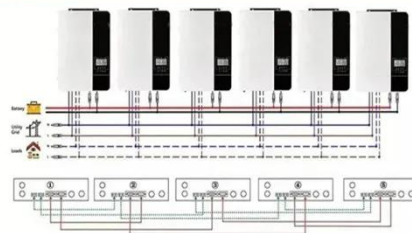

Hybrid Solar Inverter 6000W All in One Pure Sine Wave Charger 48 V ...

The SVOPEs 6000W Hybrid Solar Inverter delivers a stable pure sine wave output with a peak power of 12000VA, ensuring seamless energy conversion. Equipped with advanced 120A MPPT technology, it ...

AC input wires

AC output wires