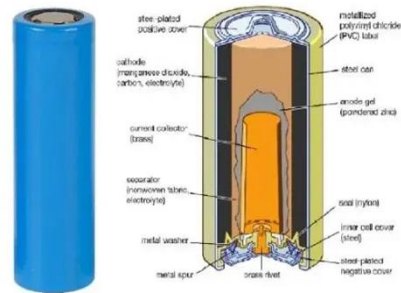

1500W 12V 24V 48V DC to AC 220V Pure Sine Wave Inverter

1500W 220V DC to AC Pure Sine Wave Inverter, 92% efficient, for 12V, 24V, 48V battery systems with lead-acid or lithium battery, CE certified with 1 year warranty. This 1500W Inverter can reverse the DC power ...

100 Watt Modified Sine Wave Inverter, 12VDC to 220VAC

100 Watt modified sine wave inverter is capable of converting DC12V to AC220V or DC24V to AC110V, making it adaptable to a variety of power systems. Peak power is up to 200 watts.

200W Car Power Inverter DC 12V/24V to AC 110V/220V

Buy 200W Car Power Inverter DC 12V/24V to AC 110V/220V Converter with 4 USB Fast Charging Ports at Walmart

12V-220V/230V Battery Inverter , 3000 Watt Pure Sine Wave