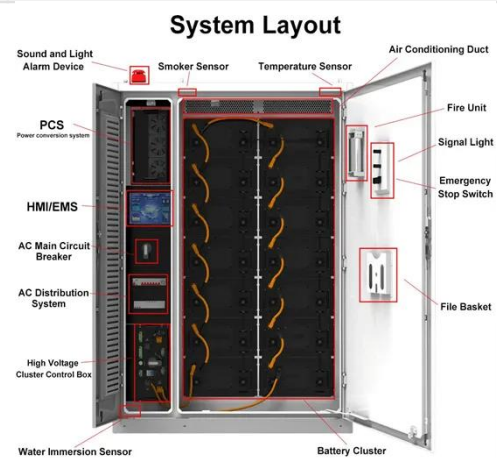

Need durable outdoor telecommunication enclosures? Discover IP65-rated cabinets with UV resistance and custom options. Compare 50,000+ products from verified suppliers. Click to ...

Weatherproof Outdoor Electrical Enclosures , Durable Outdoor Telecom

Discover AZE Telecom's weatherproof outdoor electrical enclosures and durable outdoor cabinets. Protect your electrical and telecom equipment from harsh environments with our IP-rated, ...

Outdoor Enclosures , NEMA-Rated Telecom Cabinets , IP55, IP65

Our outdoor telecom cabinets are designed to protect your sensitive network equipment from harsh environments where equipment may be exposed to dust or water. For added protection, there is a ...

Custom outdoor telecom