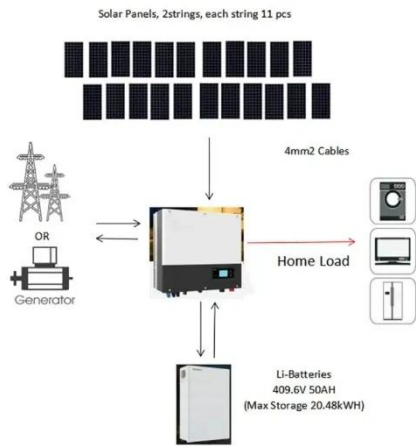

your phone and desktop. This can help determine if the issue is with the email service itself or the email clients/apps you are ...

Outdoor Cabinets by Kindred Outdoors

Our outdoor cabinets quickly assemble into a virtually limitless combination of configurations. Each piece is made of glass-fiber reinforced concrete (GFCR) which can be installed on any solid flooring ...

Outlook Not Connecting to Optimum? Setup Help & Guide

Are you trying to add an Optimum email address ending in @optimum , or does your email address have a different domain? Customer: ***@*****.***
Technician's Assistant: Thank you for sharing the ...

Optonline Email Issues: Expert Solutions and Troubleshooting

Accessing emails via the Optimum web