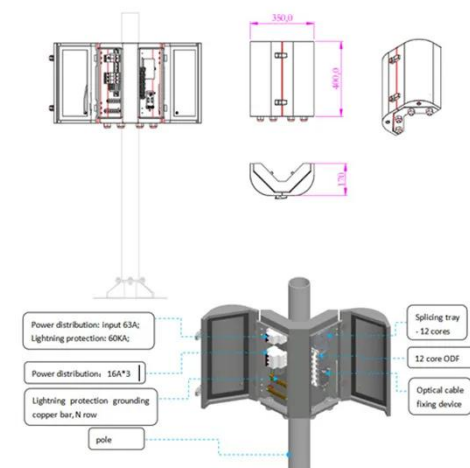

Sunny Central 1000CP Xt

The central inverter for outdoor use is optimized for both full nominal power in continuous operation up to 40°C and cold temperatures as low as -40°C. The inverter includes all grid management functions ...