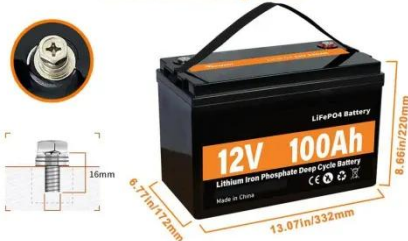

Higher Anti-Rust Performance
Lower Internal Impedance