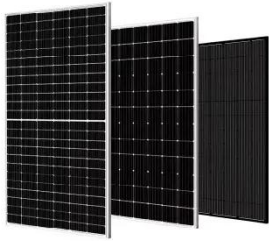

Industrial ESS Cabinets provide megawatt-scale energy storage for factories, data centers & utilities. Discover how these high-capacity battery systems reduce demand charges, enable renewables ...

BYD Battery-Box: Japan's Data Centers Get a Modular Power-Up

But with BYD's modular system, they're finding ways to turn this energy tightrope walk into a stable platform. Breaking Down the BYD Battery-Box Advantage Here's where things get interesting. The ...

15kWh Stackable Battery: Scalable Energy Storage for Grid & Solar

The 15kWh stackable lithium battery pack features a modular design that makes it easy to scale up while keeping things safe at the system level. Standardized building blocks form each ...

DINGHUI 15KW MODULAR