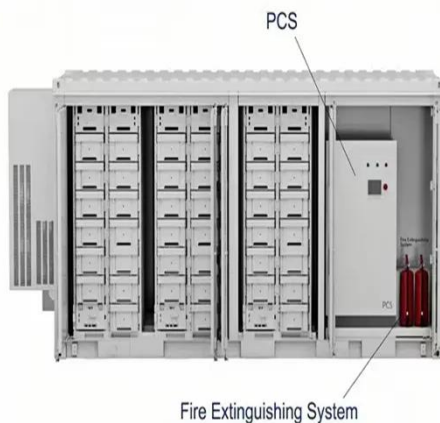

Outdoor Energy Storage Cabinet: 105KW/215KWh All-in-One Solution

With NextG Power's Outdoor Energy Storage Cabinet, scalability and adaptability are at your fingertips. Whether starting with a single unit or planning a multi-cabinet network, our solution grows with your ...