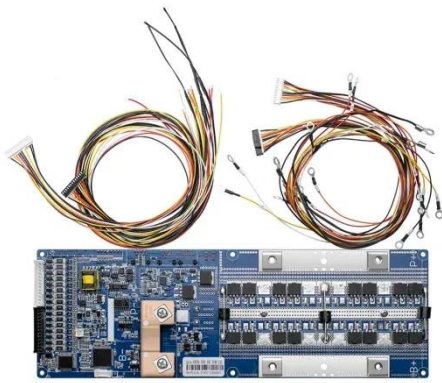

15u server racks , Newegg

Search Newegg for 15u server racks. Get fast shipping and top-rated customer service.