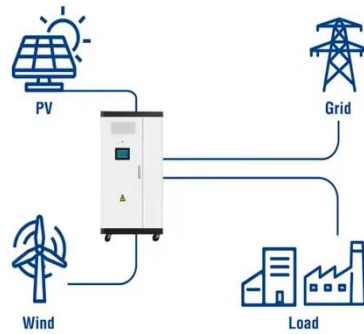

Utility-Scale ESS solutions

PowerSmart 3800-Watt Portable Inverter Generator with Dual

3800W Portable Inverter Generator with CO Sensor, Gas Powered, Digital Display, Super Quiet and Lightweight Generator for Camping, Home Emergency Use, Tailgating, RV Ready, EPA Compliant 33

Contact Us

For catalog requests, pricing, or partnerships, please visit:
<https://www.peregrine-energy.co.za>