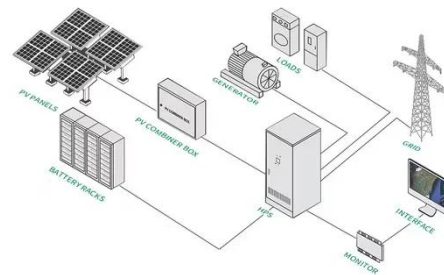

12-Volt 35AH GEL Battery for SOLAR ENERGY STORAGE

Delivering power when you need it, the MIGHTY MAX ML35-12GEL 12-Volt 35 Ah (Maintenance Free) battery. Requires no addition of water during the life of the battery. The MIGHTY MAX ML35-12 GEL

...