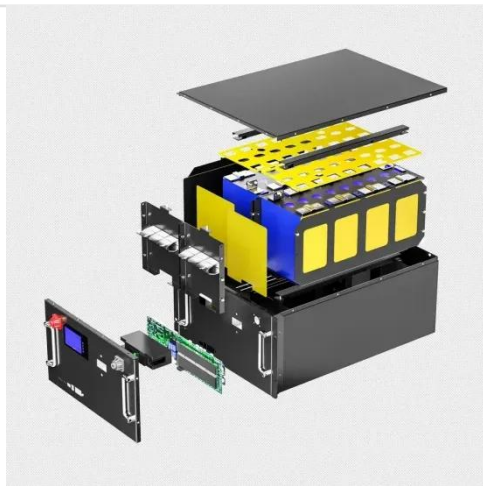

MIGHTY MAX BATTERY ML35-12LI

Invest in power with the Mighty Max 12V 35ah U1 ...

Mighty Max Battery 12V 35AH DC DEEP CYCLE SOLAR ENERGY

...

ML35-12 - 12V 35AH DC DEEP CYCLE SLA
SOLAR ENERGY STORAGE BATTERY - 2